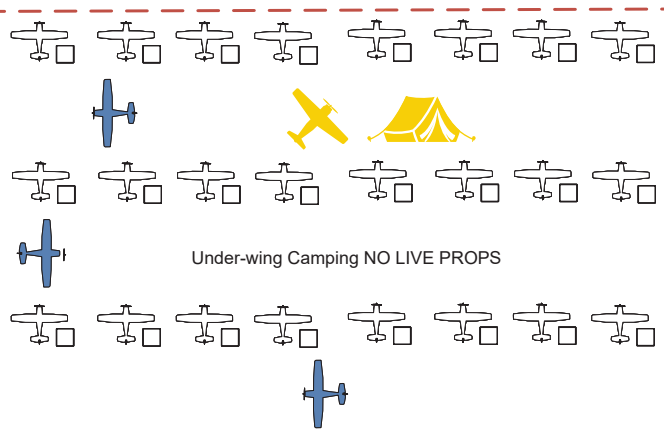

# EVENT & SITE MAP

Principal Sponsor

Camping Entry/Exit

General Camping

- First Aid
- Exit
- Fire Extinguisher
- Danger - High Voltage
- Toilets
- Accessible Toilet
- Showers
- ROTAX® Shuttle
- Parking
- Camping
- Under wing camping
- Caravans

Entry/Exit Gate

Carpark Entry

# Aerodrome to Event Site Map - Fly'n For Fun 12-14 April 2024 (V2.0)