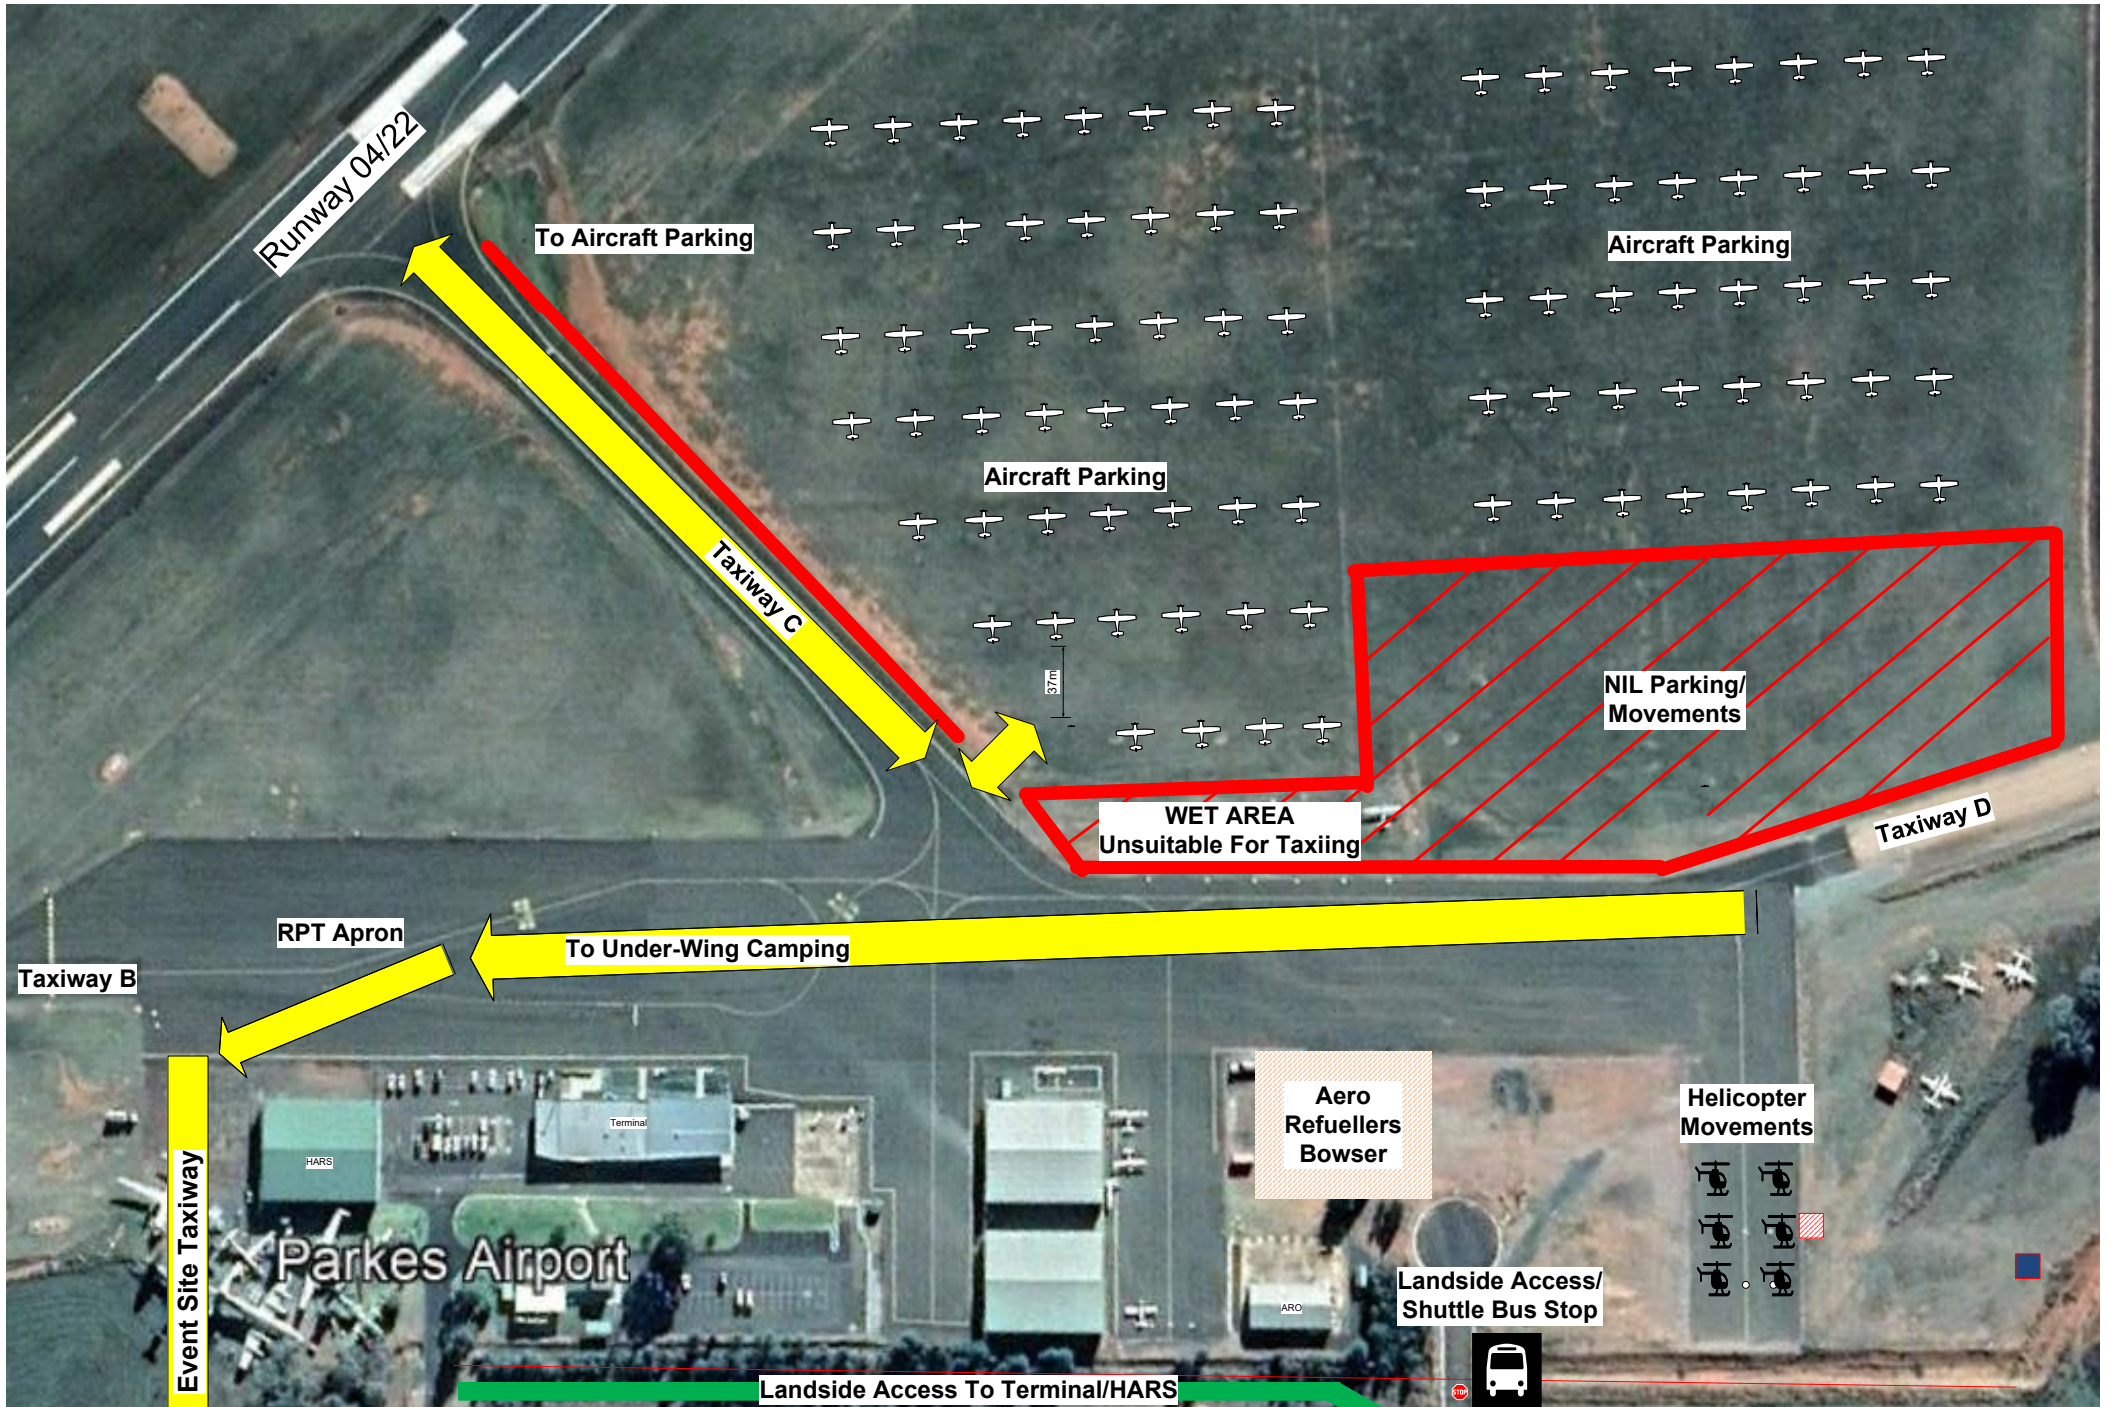

# EVENT & SITE MAP

Principal Sponsor

Camping Entry/Exit

General Camping

- First Aid
- Exit
- Fire Extinguisher
- Danger - High Voltage
- Toilets
- Accessible Toilet
- Showers
- ROTAX® Shuttle
- Parking
- Camping
- Under wing camping
- Caravans

Entry/Exit Gate

Carpark Entry

# Aerodrome Site Map - Fly'n For Fun 12-14 April 2024 (V2)

# Aerodrome to Event Site Map - Fly'n For Fun 12-14 April 2024 (V2.0)