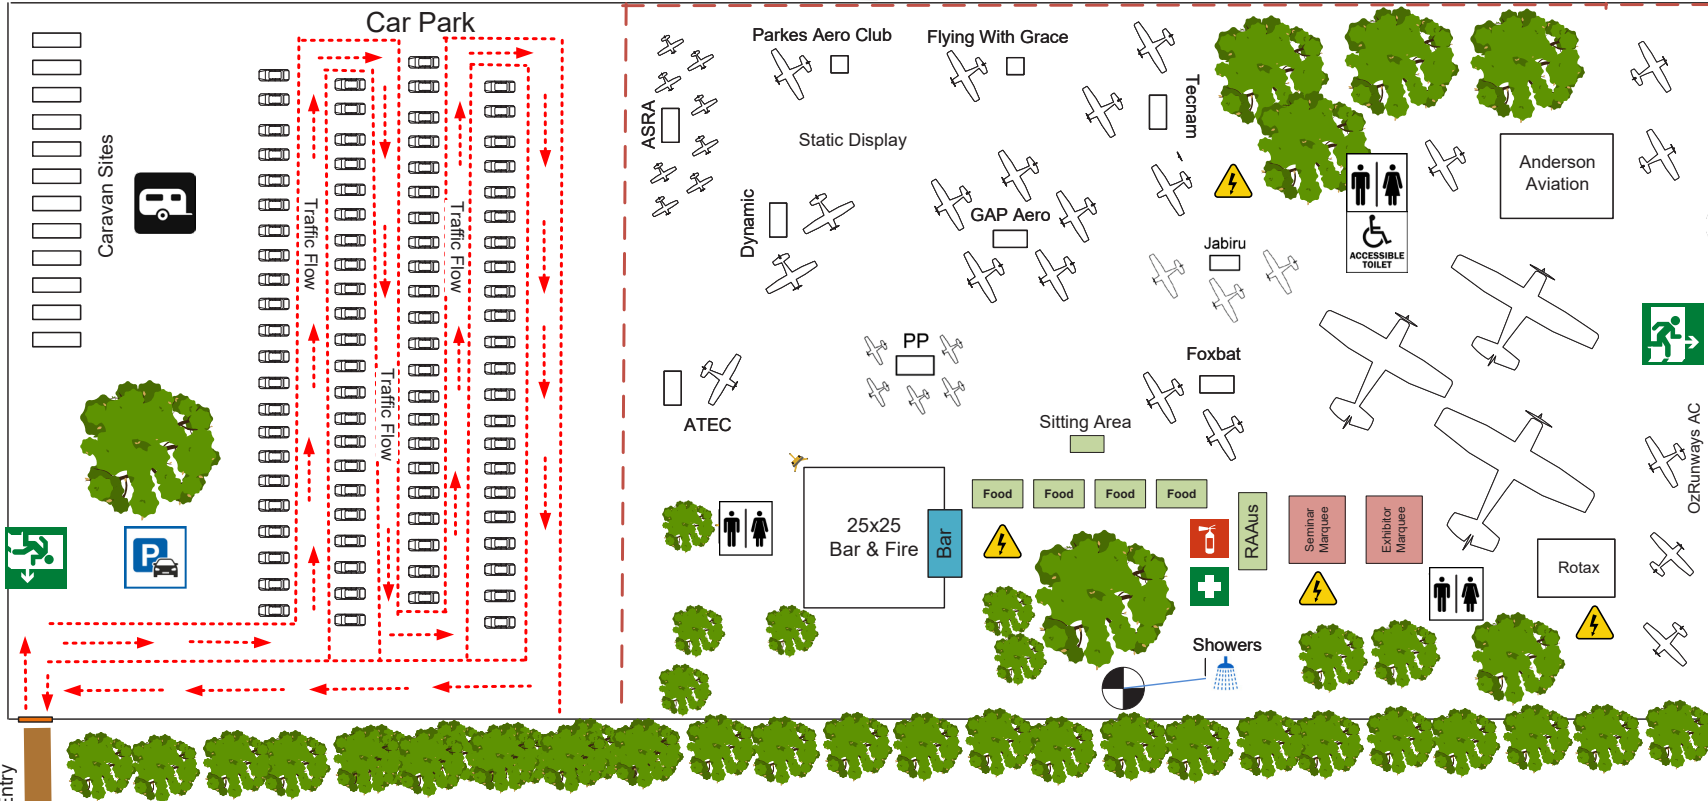

# EVENT & SITE MAP

Principal Sponsor

Camping Entry/Exit

General Camping

- First Aid
- Exit
- Fire Extinguisher
- Danger - High Voltage
- Toilets
- Accessible Toilet
- Showers
- ROTAX® Shuttle
- Parking
- Camping
- Under wing camping
- Caravans

Entry/Exit Gate

Carpark Entry

# Aerodrome Site Map - Fly'n For Fun 12-14 April 2024 (V2)

# Aerodrome to Event Site Map - Fly'n For Fun 12-14 April 2024 (V2.0)